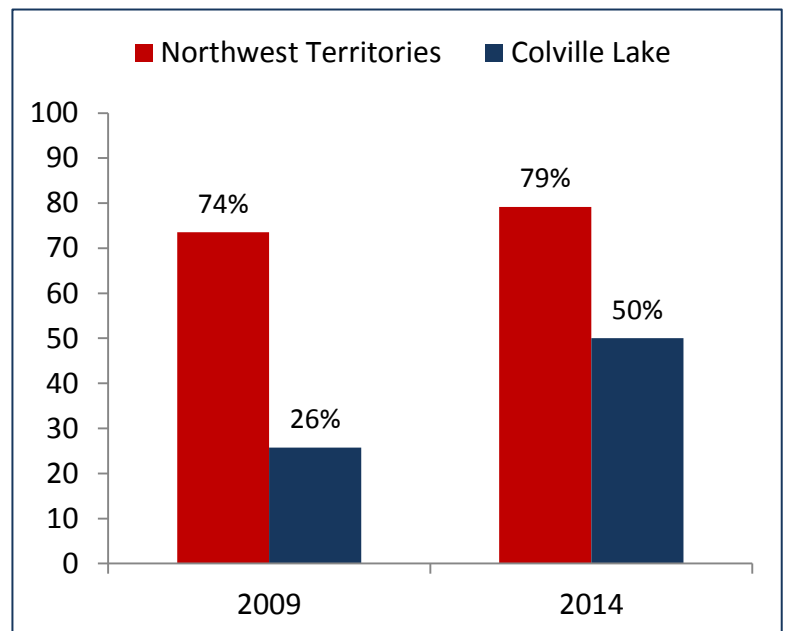

Households with Internet (%)

More facts from Colville Lake

70% of Aboriginal persons 15 and older speak an Aboriginal language (48% in 2009)

What you liked **best**
about your community

Lifestyle/
pace of life

Friends and family

Thank you for your participation in the survey.

For more information on your community: www.statsnwt.ca
Or phone the NWT Bureau of Statistics at (888) 782-8768