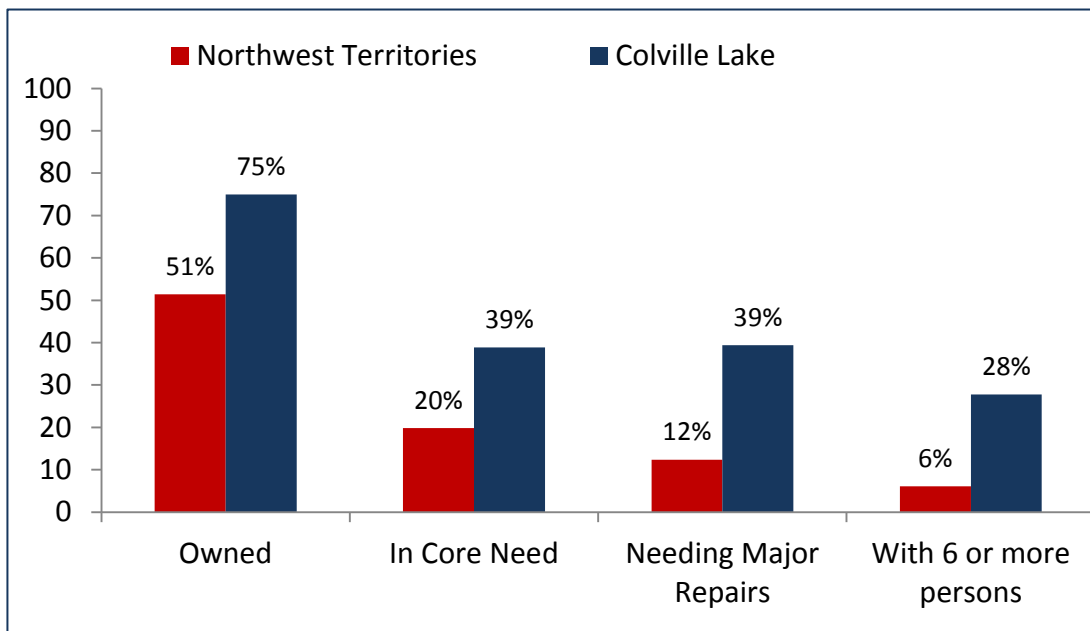

2014 Community Survey Results

Colville Lake

Did you know?
of people 15+ years

84%
spent nights on
the land

79%
hunted or fished

60%
gathered berries

Percentage with High School Diploma or Higher

Employment Rates

Percentage of Households . . .

Households with Internet (%)

More facts from Colville Lake

70% of Aboriginal persons 15 and older speak an Aboriginal language (48% in 2009)

What you liked **best**
about your community