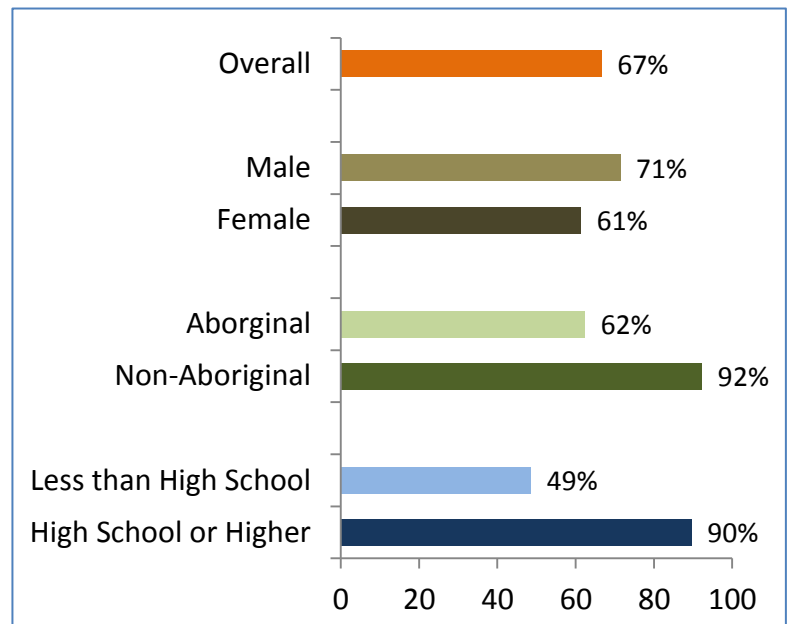

2014 Community Survey Results

Colville Lake

Did you know?
of people 15+ years

84%
spent nights on
the land

79%
hunted or fished

60%
gathered berries

Percentage with High School Diploma or Higher

Employment Rates

Percentage of Households . . .

Households with Internet (%)

More facts from Colville Lake

70% of Aboriginal persons 15 and older speak an Aboriginal language (48% in 2009)

What you liked **best**
about your community