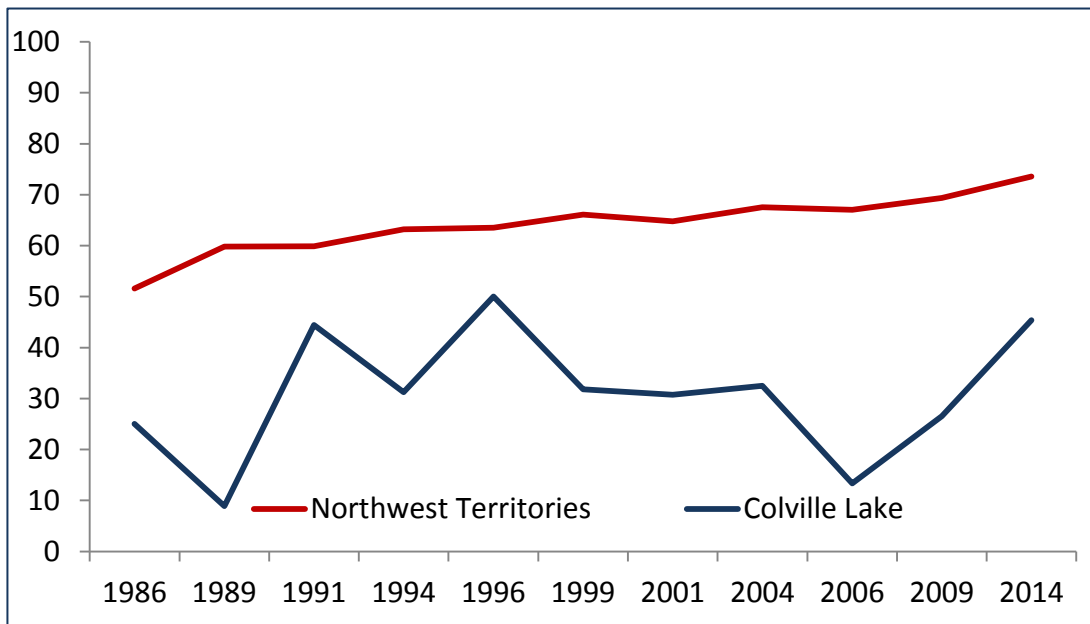

2014 Community Survey Results

Colville Lake

Did you know?
of people 15+ years

84%
spent nights on
the land

79%
hunted or fished

60%
gathered berries

Percentage with High School Diploma or Higher

Employment Rates

Percentage of Households . . .

Households with Internet (%)

More facts from Colville Lake

70% of Aboriginal persons 15 and older speak an Aboriginal language (48% in 2009)

What you liked **best**
about your community